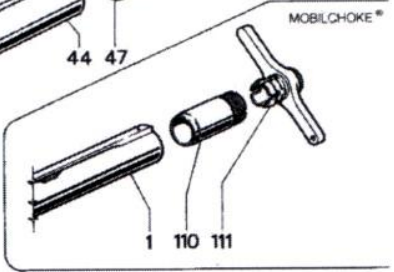

CULATTA PER ATTACCO COLLIMATORE
 RECEIVER FOR SCOPE MOUNTING
 BOÎTIER DE CULASSE POUR MONTAGE DE LUNETTE DE TIR

C88757 PISTON ASSEMBLY 12 GA

C70170 FORE-END COVER

C80409 (leggero)

CANNA SLUG
 SLUG BARREL
 CANON SLUG