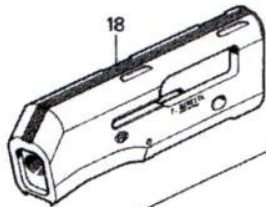

CULATTA PER ATTACCO COLLIMATORE
 RECEIVER FOR SCOPE MOUNTING
 BOÎTIER DE CULASSE POUR MONTAGE DE LUNETTE DE TIR

C88757 PISTON ASSEMBLY 12 GA

C70170 FORE-END COVER

C80409 (leggero)

CANNA SLUG
 SLUG BARREL
 CANON SLUG