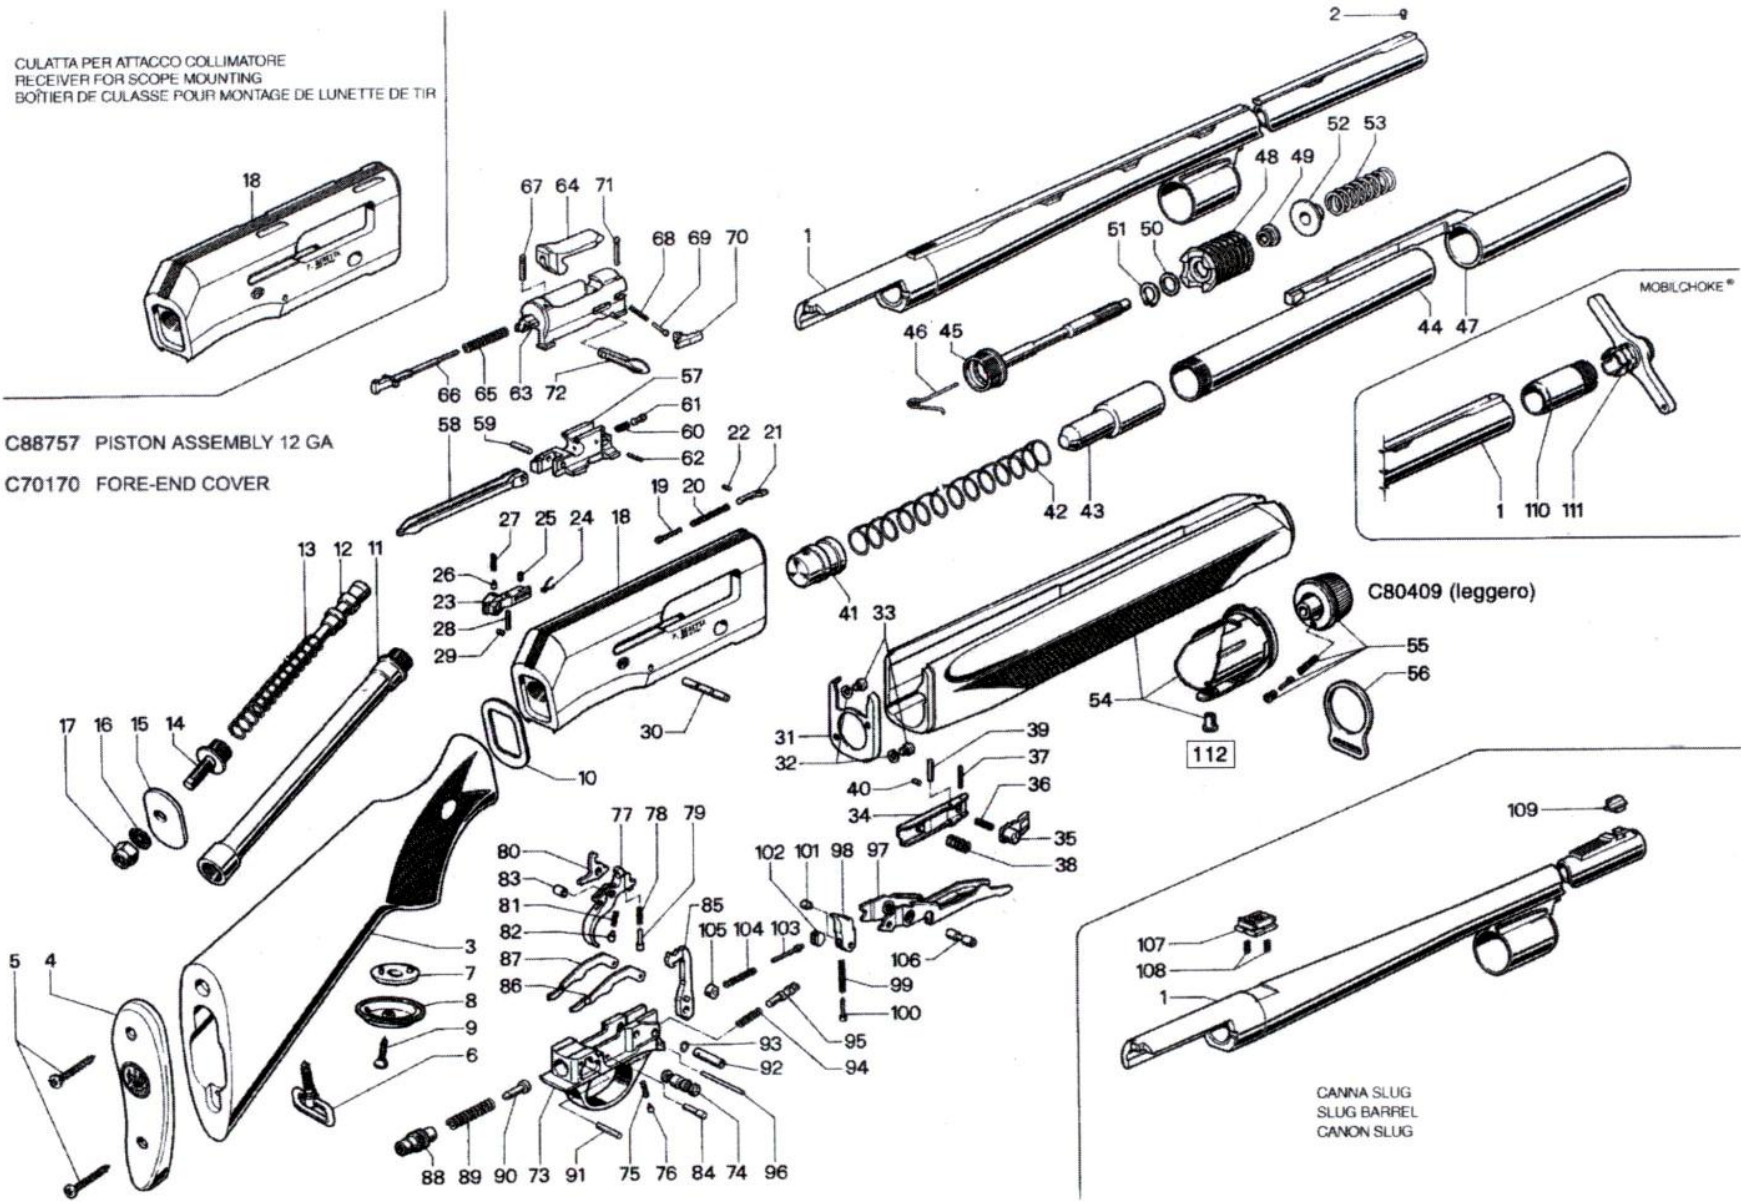

CULATTA PER ATTACCO COLLIMATORE
 RECEIVER FOR SCOPE MOUNTING
 BOÎTIER DE CULASSE POUR MONTAGE DE LUNETTE DE TIR

C88757 PISTON ASSEMBLY 12 GA

C70170 FORE-END COVER

C80409 (leggero)

CANNA SLUG
 SLUG BARREL
 CANON SLUG